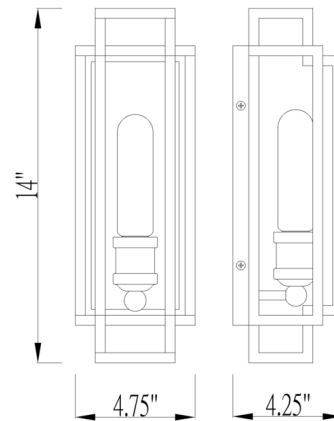

By Z-Lite

Description

Exquisitely crafted with bold lines surrounding a gleaming, steel frame, this Titania Wall Sconce will illuminate your home in style. This handsome fixture looks especially elegant in a bedroom, or with one placed on each side of a bathroom mirror. Can be mounted vertically or horizontally.

Shown in black / brushed nickel

Specifications

COLOR	N/A
BODY FINISH	Black / Brushed Nickel
WATTAGE	9W
DIMMER	Standard 120V
DIMENSIONS	4.75"W x 14"H x 4.25"D
BULB NOT INCLUDED	1 x T10/Medium (E26)/9W/120V LED
COUNTRY OF ORIGIN	China