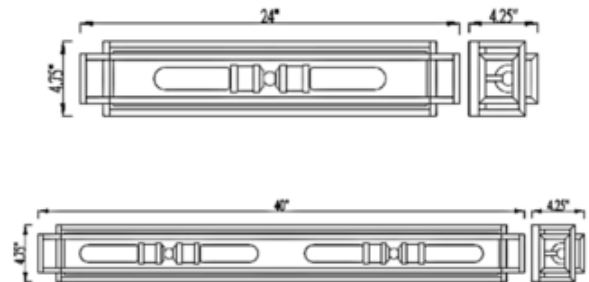

**BRAND**

Z-Lite

**DESCRIPTION**

Exquisitely crafted with bold lines surrounding a gleaming, with an elegant frame, Titania Bathroom Vanity Light will illuminate your home in style. This handsome fixture looks especially elegant when placed over a bathroom mirror. Can be mounted vertically or horizontally.

*Shown in: Black / Brushed Nickel*

<b>SHADE COLOR</b>	N/A
<b>BODY FINISH</b>	Black / Brushed Nickel
<b>WATTAGE</b>	18W
<b>DIMMER</b>	Standard 120V
<b>DIMENSIONS</b>	24"W x 4.75"H x 4.25"D
<b>BULB NOT INCLUDED</b>	
<b>LAMP</b>	2 x T10/Medium (E26)/9W/120V LED 2 x Edison Tube/Medium (E26)/120V LED