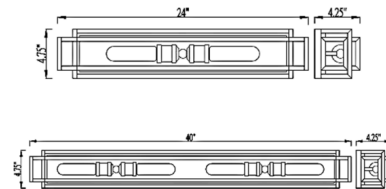

Description

Exquisitely crafted with bold lines surrounding a gleaming, with an elegant frame, Titania Bathroom Vanity Light will illuminate your home in style. This handsome fixture looks especially elegant when placed over a bathroom mirror. Can be mounted vertically or horizontally.

Shown in black / brushed nickel

Specifications

COLOR N/A
BODY FINISH Black / Brushed Nickel
WATTAGE 18W
DIMMER Standard 120V
DIMENSIONS 24\"W x 4.75\"H x 4.25\"D
BULB NOT INCLUDED 2 x T10/Medium (E26)/9W/120V LED
OTHER BULB OPTIONS 2 x Edison Tube/Medium (E26)/120V LED
COUNTRY OF ORIGIN China