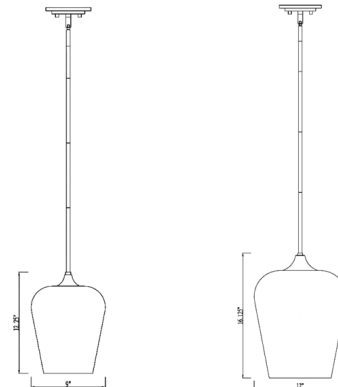

Description

Designed with sleek metal lines and an elegant silhouette, this Joliet Pendant is a stunning home decor upgrade. This single-light fixture features a clear glass shade for a magnificent display of light.

Specifications

COLOR Clear
BODY FINISH Brushed Nickel
WATTAGE 9W
DIMMER Standard 120V
DIMENSIONS 12"W x 16.25"H
BULB NOT INCLUDED 1 x A19/Medium (E26)/9W/120V LED
COUNTRY OF ORIGIN China

Technical Information

PRODUCT DIMENSIONS Downrods Included: 1-3", 1-6", and 6-12" Stems

Shown in brushed nickel / clear

CLICK TO VIEW PRODUCT

Notes: