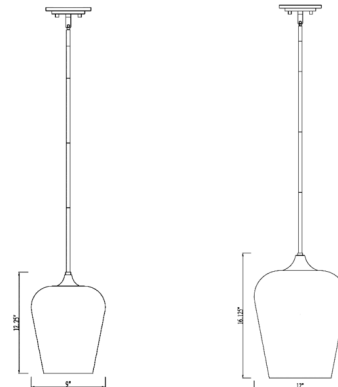

By Z-Lite

Description

Designed with sleek metal lines and an elegant silhouette, this Joliet Pendant is a stunning home decor upgrade. This single-light fixture features a clear glass shade for a magnificent display of light.

Specifications

COLOR Clear
BODY FINISH Brushed Nickel
WATTAGE 9W
DIMMER Standard 120V
DIMENSIONS 12"W x 16.25"H
BULB NOT INCLUDED 1 x A19/Medium (E26)/9W/120V LED
COUNTRY OF ORIGIN China

Technical Information

PRODUCT DIMENSIONS Downrods Included: 1-3", 1-6", and 6-12" Stems

Shown in brushed nickel / clear

CLICK TO VIEW PRODUCT

Notes: