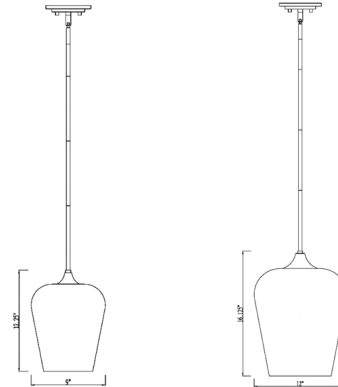

Description

Designed with sleek metal lines and an elegant silhouette, this Joliet Pendant is a stunning home decor upgrade. This single-light fixture features a clear glass shade for a magnificent display of light.

Shown in olde brass / clear

Specifications

COLOR	Clear
BODY FINISH	Olde Brass
WATTAGE	9W
DIMMER	Standard 120V
DIMENSIONS	9"W x 12.25"H
BULB NOT INCLUDED	1 x A19/Medium (E26)/9W/120V LED
COUNTRY OF ORIGIN	China