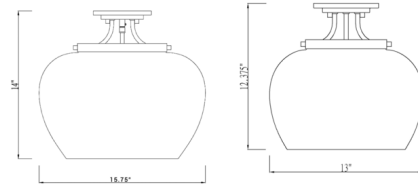

## Joliet Semi Flush Ceiling Light By Z-Lite

### Description

The Joliet Semi Flush Ceiling Light was designed with modern elegance in mind. The candle like lights beneath a clear glass shade are suspended from a sleek metal frame creating a magnificent display of light.

### Specifications

COLOR	Clear
BODY FINISH	Brushed Nickel
WATTAGE	27W
DIMMER	Standard 120V
DIMENSIONS	15.75"W x 14"H
BULB NOT INCLUDED	3 x B10/Candelabra (E12)/9W/120V LED
OTHER BULB OPTIONS	3 x B10/Candelabra (E12)/60W/120V Incandescent
COUNTRY OF ORIGIN	China