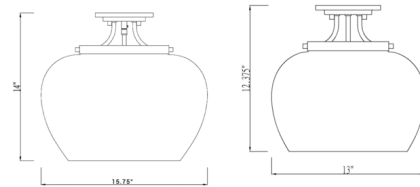

## Joliet Semi Flush Ceiling Light By Z-Lite

### Description

The Joliet Semi Flush Ceiling Light was designed with modern elegance in mind. The candle like lights beneath a clear glass shade are suspended from a sleek metal frame creating a magnificent display of light.

### Specifications

COLOR	Clear
BODY FINISH	Brushed Nickel
WATTAGE	27W
DIMMER	Standard 120V
DIMENSIONS	15.75"W x 14"H
BULB NOT INCLUDED	3 x B10/Candelabra (E12)/9W/120V LED
OTHER BULB OPTIONS	3 x B10/Candelabra (E12)/60W/120V Incandescent
COUNTRY OF ORIGIN	China