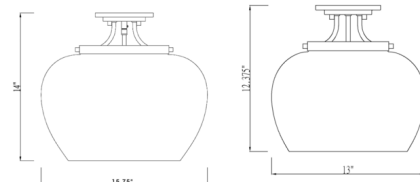

Description

The Joliet Semi Flush Ceiling Light was designed with modern elegance in mind. The candle like lights beneath a clear glass shade are suspended from a sleek metal frame creating a magnificent display of light.

Shown in brushed nickel / clear

Specifications

COLOR	Clear
BODY FINISH	Brushed Nickel
WATTAGE	27W
DIMMER	Standard 120V
DIMENSIONS	15.75"W x 14"H
BULB NOT INCLUDED	3 x B10/Candelabra (E12)/9W/120V LED
OTHER BULB OPTIONS	3 x B10/Candelabra (E12)/60W/120V Incandescent
COUNTRY OF ORIGIN	China