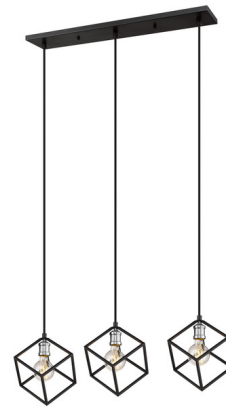

Lightology

lightology.com
866-954-4489
07-09-26

Project: _____

Company: _____

Location: _____ Fixture Type: _____

SPEC #: **ZLT950624**

Approved On: _____ Approved By: _____

Vertical Linear Chandelier

By Z-Lite

Description

The Vertical Linear Pendant features crisp lines and edges that are used to highlight the vibe of this two-tone pendant. Available in 2 sizes with a Brushed Nickel finish complemented by a Matte Black frame or a Olde Brass finish complemented by a Bronze frame. UL listed.

Shown in brushed nickel / matte black

Specifications

COLOR	Matte Black
BODY FINISH	Brushed Nickel
WATTAGE	300W
DIMMER	Standard 120V
DIMENSIONS	34"L x 10"W x 11"H
BULB NOT INCLUDED	3 x A19/Medium (E26)/100W/120V Incandescent
COUNTRY OF ORIGIN	China