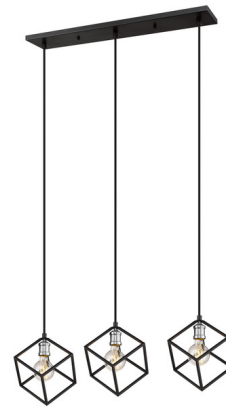

Lightology

lightology.com
866-954-4489
04-25-26

Project: _____

Company: _____

Location: _____ Fixture Type: _____

SPEC #: **ZLT950624**

Approved On: _____ Approved By: _____

Vertical Linear Chandelier

By Z-Lite

Description

The Vertical Linear Pendant features crisp lines and edges that are used to highlight the vibe of this two-tone pendant. Available in 2 sizes with a Brushed Nickel finish complemented by a Matte Black frame or a Olde Brass finish complemented by a Bronze frame. UL listed.

Shown in brushed nickel / matte black

Specifications

COLOR Matte Black
BODY FINISH Brushed Nickel
WATTAGE 300W
DIMMER Standard 120V
DIMENSIONS 34"L x 10"W x 11"H
BULB NOT INCLUDED 3 x A19/Medium (E26)/100W/120V Incandescent
COUNTRY OF ORIGIN China