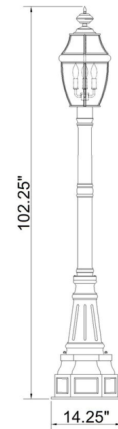

## Westover Post Light with Round Post/Decorative Base By Z-Lite

### Description

The Westover Post Light with Round Post and Decorative Base adds a classic silhouette to your patio deck or other outdoor areas. Features a soft and effective illumination and multi-sided clear beveled glass shade.

### Specifications

COLOR	Clear
BODY FINISH	Black
WATTAGE	27W
DIMMER	Standard 120V
DIMENSIONS	14.25\"W x 102.25\"H x 10.5\"D
BULB NOT INCLUDED	3 x B10/Candelabra (E12)/9W/120V LED
COUNTRY OF ORIGIN	China