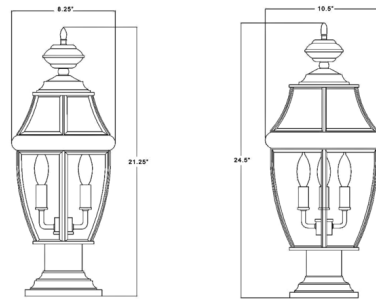

Lightology

lightology.com
866-954-4489
04-25-26

Project: _____

Company: _____

Location: _____ Fixture Type: _____

SPEC #: **ZLT950764**

Approved On: _____ Approved By: _____

Westover Outdoor Pier Light with Traditional Base By Z-Lite

Description

The Westover Pier Mount Light with Base adds a classic silhouette to your patio deck or other outdoor areas. Featuring a soft and effective illumination and multi-sided clear beveled glass shade.

Shown in black / clear

Specifications

COLOR	Clear
BODY FINISH	Black
WATTAGE	18W
DIMMER	Standard 120V
DIMENSIONS	8.25\"W x 21.25\"H x 8.75\"D
BULB NOT INCLUDED	2 x B10/Candelabra (E12)/9W/120V LED
OTHER BULB OPTIONS	2 x B11/Candelabra (E12)/120V LED
COUNTRY OF ORIGIN	China