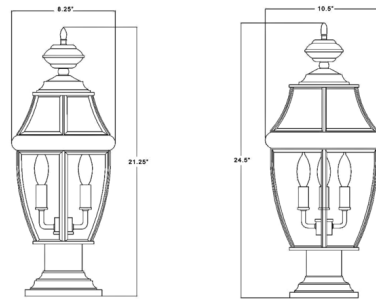

### Description

The Westover Pier Mount Light with Base adds a classic silhouette to your patio deck or other outdoor areas. Featuring a soft and effective illumination and multi-sided clear beveled glass shade.

### Specifications

COLOR	Clear
BODY FINISH	Black
WATTAGE	18W
DIMMER	Standard 120V
DIMENSIONS	8.25\"W x 21.25\"H x 8.75\"D
BULB NOT INCLUDED	2 x B10/Candelabra (E12)/9W/120V LED
OTHER BULB OPTIONS	2 x B11/Candelabra (E12)/120V LED
COUNTRY OF ORIGIN	China