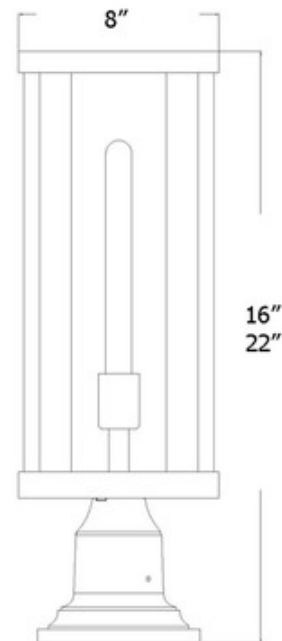

BRAND

Z-Lite

DESCRIPTION

The Glenwood Pier Light with Traditional Base is perfect for mounting to walkway columns and deck corner posts. Featuring a cylindrical, transparent glass tube that is fitted inside the open rectangular frame and acts as a diffuser.

Shown in: Black / Clear

SHADE COLOR	Clear
BODY FINISH	Black
WATTAGE	100W
DIMMER	Standard 120V
DIMENSIONS	8"W x 22"H
BULB NOT INCLUDED	
LAMP	<ul style="list-style-type: none"> 1 x Edison Tube/Medium (E26)/100W/120V Incandescent 1 x Edison Tube/Medium (E26)/120V LED 1 x T10/Medium (E26)/120V Incandescent 1 x T10/Medium (E26)/120V LED

SPEC # ZLT950848

COMPANY	PROJECT	FIXTURE TYPE	APPROVED BY	DATE