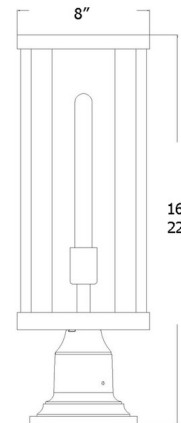

Lightology

lightology.com
866-954-4489
07-07-26

Project: _____

Company: _____

Location: _____ Fixture Type: _____

SPEC #: **ZLT950848**

Approved On: _____ Approved By: _____

Glenwood Outdoor Pier Light with Traditional Base

By Z-Lite

Description

The Glenwood Pier Light with Traditional Base is perfect for mounting to walkway columns and deck corner posts. Featuring a cylindrical, transparent glass tube that is fitted inside the open rectangular frame and acts as a diffuser.

Shown in black / clear

Specifications

COLOR	Clear
BODY FINISH	Black
WATTAGE	100W
DIMMER	Standard 120V
DIMENSIONS	8"W x 22"H
BULB NOT INCLUDED	1 x Edison Tube/Medium (E26)/100W/120V Incandescent
OTHER BULB OPTIONS	1 x Edison Tube/Medium (E26)/120V LED 1 x T10/Medium (E26)/120V Incandescent 1 x T10/Medium (E26)/120V LED
COUNTRY OF ORIGIN	China