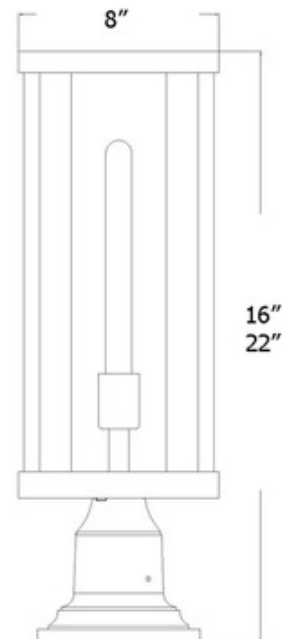

BRAND

Z-Lite

DESCRIPTION

The Glenwood Pier Light with Traditional Base is perfect for mounting to walkway columns and deck corner posts. Featuring a cylindrical, transparent glass tube that is fitted inside the open rectangular frame and acts as a diffuser.

Shown in: Black / Clear

SHADE COLOR	Clear
BODY FINISH	Black
WATTAGE	100W
DIMMER	Standard 120V
DIMENSIONS	8"W x 22"H
BULB NOT INCLUDED	
LAMP	1 x Edison Tube/Medium (E26)/100W/120V Incandescent 1 x Edison Tube/Medium (E26)/120V LED 1 x T10/Medium (E26)/120V Incandescent 1 x T10/Medium (E26)/120V LED

SPEC # ZLT950848

COMPANY

PROJECT

FIXTURE TYPE

APPROVED BY

DATE