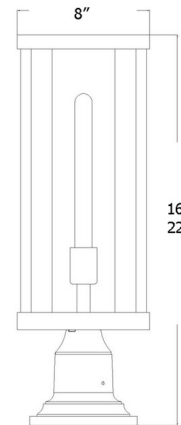

### Description

The Glenwood Pier Light with Traditional Base is perfect for mounting to walkway columns and deck corner posts. Featuring a cylindrical, transparent glass tube that is fitted inside the open rectangular frame and acts as a diffuser.

### Specifications

COLOR	Clear
BODY FINISH	Black
WATTAGE	100W
DIMMER	Standard 120V
DIMENSIONS	8"W x 22"H
BULB NOT INCLUDED	1 x Edison Tube/Medium (E26)/100W/120V Incandescent
OTHER BULB OPTIONS	1 x Edison Tube/Medium (E26)/120V LED 1 x T10/Medium (E26)/120V Incandescent 1 x T10/Medium (E26)/120V LED
COUNTRY OF ORIGIN	China