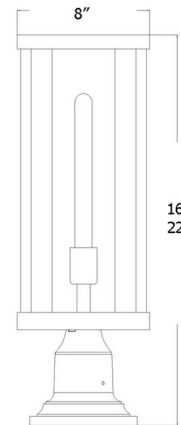

Lightology

lightology.com
866-954-4489
04-28-26

Project: _____

Company: _____

Location: _____ Fixture Type: _____

SPEC #: **ZLT950848**

Approved On: _____ Approved By: _____

Glenwood Outdoor Pier Light with Traditional Base By Z-Lite

Description

The Glenwood Pier Light with Traditional Base is perfect for mounting to walkway columns and deck corner posts. Featuring a cylindrical, transparent glass tube that is fitted inside the open rectangular frame and acts as a diffuser.

Shown in black / clear

Specifications

COLOR	Clear
BODY FINISH	Black
WATTAGE	100W
DIMMER	Standard 120V
DIMENSIONS	8"W x 22"H
BULB NOT INCLUDED	1 x Edison Tube/Medium (E26)/100W/120V Incandescent
OTHER BULB OPTIONS	1 x Edison Tube/Medium (E26)/120V LED 1 x T10/Medium (E26)/120V Incandescent 1 x T10/Medium (E26)/120V LED
COUNTRY OF ORIGIN	China