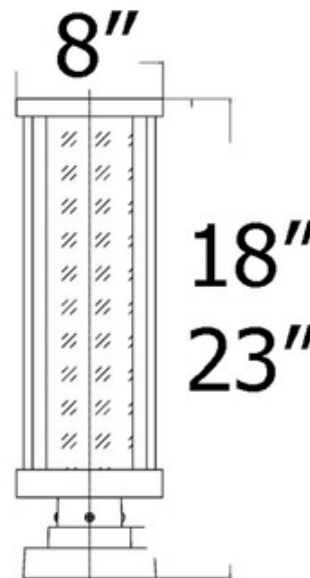

**BRAND**

Z-Lite

**DESCRIPTION**

The Glenwood Pier Light with Square Stepped Base is perfect for mounting to walkway columns and deck corner posts. Featuring a cylindrical, transparent glass tube that is fitted inside the open rectangular frame and acts as a diffuser.

*Shown in: Black / Clear*

|                          |  |
|--------------------------|--|
| <b>SHADE COLOR</b>       | Clear  |
| <b>BODY FINISH</b>       | Black  |
| <b>WATTAGE</b>           | 100W   |
| <b>DIMMER</b>            | Standard 120V  |
| <b>DIMENSIONS</b>        | 8"W x 23"H   |
| <b>BULB NOT INCLUDED</b> |  |
| <b>LAMP</b>              | 1 x Edison Tube/Medium (E26)/100W/120V Incandescent<br>1 x Edison Tube/Medium (E26)/120V LED |

**SPEC #** ZLT950854

COMPANY

PROJECT

FIXTURE TYPE

APPROVED BY

DATE