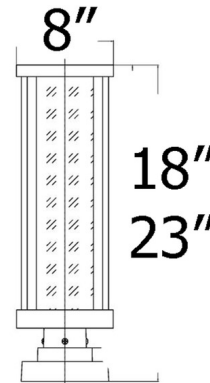

Lightology

lightology.com
866-954-4489
06-22-26

Project: _____

Company: _____

Location: _____ Fixture Type: _____

SPEC #: **ZLT950854**

Approved On: _____ Approved By: _____

Glenwood Outdoor Pier Light with Square Stepped Base By Z-Lite

Description

The Glenwood Pier Light with Square Stepped Base is perfect for mounting to walkway columns and deck corner posts. Featuring a cylindrical, transparent glass tube that is fitted inside the open rectangular frame and acts as a diffuser.

Shown in black / clear

Specifications

COLOR	Clear
BODY FINISH	Black
WATTAGE	100W
DIMMER	Standard 120V
DIMENSIONS	8"W x 23"H
BULB NOT INCLUDED	1 x Edison Tube/Medium (E26)/100W/120V Incandescent
OTHER BULB OPTIONS	1 x Edison Tube/Medium (E26)/120V LED
COUNTRY OF ORIGIN	China