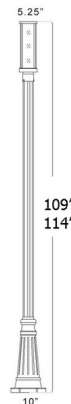

CLICK TO VIEW PRODUCT

Notes: