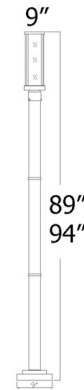

# Lightology

lightology.com  
866-954-4489  
04-26-26

Project: \_\_\_\_\_

Company: \_\_\_\_\_

Location: \_\_\_\_\_ Fixture Type: \_\_\_\_\_

SPEC #: **ZLT950858**

Approved On: \_\_\_\_\_ Approved By: \_\_\_\_\_

## Glenwood Post Light with Round Post/Stepped Base By Z-Lite

### Description

The Glenwood Post Light with Round Post and Stepped Base is a perfect option for illuminating walkways and patios. Featuring a cylindrical, transparent glass tube that is fitted inside the open rectangular frame and acts as a diffuser.

### Specifications

COLOR	Clear
BODY FINISH	Black
WATTAGE	60W
DIMMER	Standard 120V
DIMENSIONS	9"W x 89"H
BULB NOT INCLUDED	1 x Edison Tube/Medium (E26)/60W/120V Incandescent
COUNTRY OF ORIGIN	China

CLICK TO VIEW PRODUCT