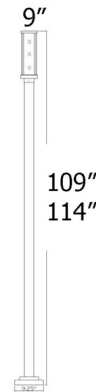

CLICK TO VIEW PRODUCT

Notes: