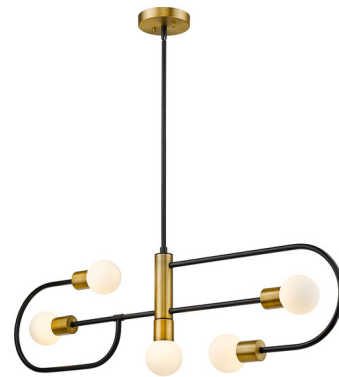

# Lightology

lightology.com  
866-954-4489  
06-30-26

Project: \_\_\_\_\_

Company: \_\_\_\_\_

Location: \_\_\_\_\_ Fixture Type: \_\_\_\_\_

SPEC #: **ZLT950883**

Approved On: \_\_\_\_\_ Approved By: \_\_\_\_\_

## Neutra Linear Pendant

By Z-Lite

### Description

The Neutra Linear Pendant has a charming design with an Art Deco flair making it the perfect complement for a contemporary home. UL listed.

Shown in foundry brass / opal

### Specifications

COLOR . . . . . Opal  
BODY FINISH . . . . . Foundry Brass  
WATTAGE . . . . . 25W  
DIMMER . . . . . Standard 120V  
DIMENSIONS . . . . . 44"L x 6"W x 14"H  
BULB NOT INCLUDED . . . . . 5 x B11/Candelabra (E12)/5W/120V LED  
OTHER BULB OPTIONS . . . . . 5 x B10/Candelabra (E12)/60W/120V Incandescent  
COUNTRY OF ORIGIN . . . . . China