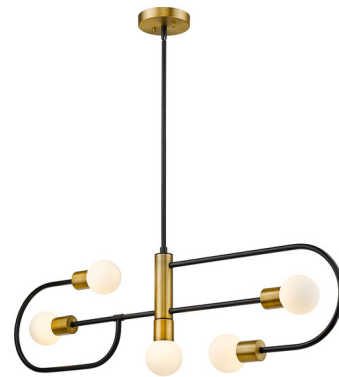

Lightology

lightology.com
866-954-4489
04-13-26

Project: _____

Company: _____

Location: _____ Fixture Type: _____

SPEC #: **ZLT950883**

Approved On: _____ Approved By: _____

Neutra Linear Pendant

By Z-Lite

Description

The Neutra Linear Pendant has a charming design with an Art Deco flair making it the perfect complement for a contemporary home. UL listed.

Shown in foundry brass / opal

Specifications

COLOR Opal
BODY FINISH Foundry Brass
WATTAGE 25W
DIMMER Standard 120V
DIMENSIONS 44"L x 6"W x 14"H
BULB NOT INCLUDED 5 x B11/Candelabra (E12)/5W/120V LED
OTHER BULB OPTIONS 5 x B10/Candelabra (E12)/60W/120V Incandescent
COUNTRY OF ORIGIN China

Technical Information

PRODUCT DIMENSIONS Downrods: 4 - 24", 2 - 12", 1 - 6", and 1 - 3"

CLICK TO VIEW PRODUCT

Notes: