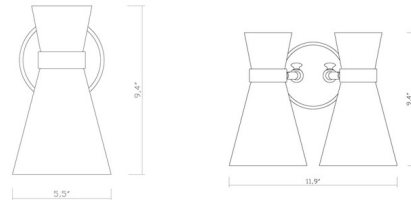

By Z-Lite

Description

The Soriano Wall Sconce features a decorative silhouette with an industrial influence adding to the casual elegance of the fixture. Available in a 1 light or 2 light option with a Brushed Nickel or Heritage Brass finish complemented by Matte Black shades. UL listed.

Shown in brushed nickel / matte black

Specifications

COLOR	Matte Black
BODY FINISH	Brushed Nickel
WATTAGE	8W
DIMMER	Standard 120V
DIMENSIONS	6"W x 10"H x 9"D
BULB NOT INCLUDED	1 x A19/Medium (E26)/8W/120V LED
OTHER BULB OPTIONS	1 x A19/Medium (E26)/60W/120V Incandescent
COUNTRY OF ORIGIN	China