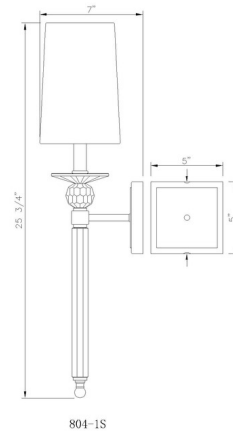

Shown in brushed nickel / white

Specifications

COLOR	White
BODY FINISH	Brushed Nickel
WATTAGE	5W
DIMMER	Standard 120V
DIMENSIONS	5.5"W x 25.5"H x 7"D
BULB NOT INCLUDED	1 x B11/Candelabra (E12)/5W/120V LED
OTHER BULB OPTIONS	1 x B10/Candelabra (E12)/60W/120V Incandescent
COUNTRY OF ORIGIN	China

CLICK TO VIEW PRODUCT

Notes: