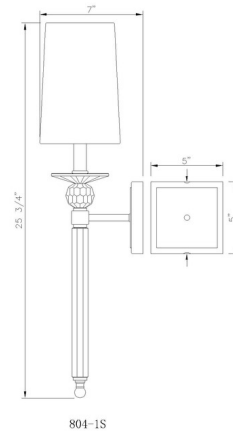

Description

The Ava Wall Sconce captures an upscale elegance and delivers ambient lighting to any room it is located. The body features a crystal embellishment running along its body and is topped with a sleek fabric shade. Available with a Brushed Nickel, Matte Black, or Polished Nickel with a White shade or a Rubbed Brass finish with a White or Beige Shade. UL listed.

Shown in brushed nickel / white

Specifications

COLOR	White
BODY FINISH	Brushed Nickel
WATTAGE	5W
DIMMER	Standard 120V
DIMENSIONS	5.5"W x 25.5"H x 7"D
BULB NOT INCLUDED	1 x B11/Candelabra (E12)/5W/120V LED
OTHER BULB OPTIONS	1 x B10/Candelabra (E12)/60W/120V Incandescent
COUNTRY OF ORIGIN	China