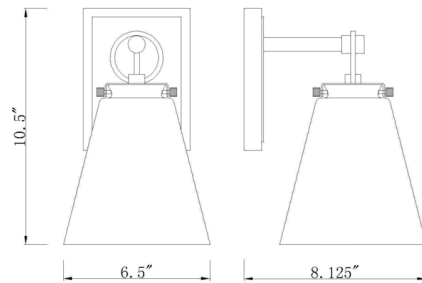

Description

The Harper Wall Sconce brings a fresh clean look to your interior space. The conical shaped glass shade casts warm shadows across your room.

Shown in brushed nickel / clear

Specifications

COLOR	Clear
BODY FINISH	Brushed Nickel
WATTAGE	9W
DIMMER	Standard 120V
DIMENSIONS	8"W x 12.25"H x 8.5"D
BULB NOT INCLUDED	1 x A19/Medium (E26)/9W/120V LED
OTHER BULB OPTIONS	1 x Edison/Medium (E26)/120V LED
COUNTRY OF ORIGIN	China