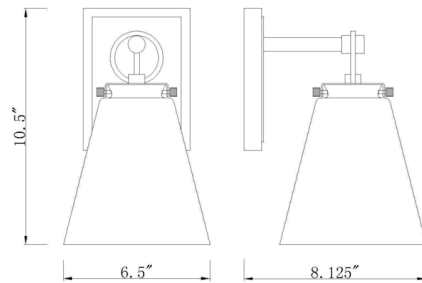

By Z-Lite

Description

The Harper Wall Sconce brings a fresh clean look to your interior space. The conical shaped glass shade casts warm shadows across your room.

Shown in brushed nickel / clear

Specifications

COLOR	Clear
BODY FINISH	Brushed Nickel
WATTAGE	9W
DIMMER	Standard 120V
DIMENSIONS	8"W x 12.25"H x 8.5"D
BULB NOT INCLUDED	1 x A19/Medium (E26)/9W/120V LED
OTHER BULB OPTIONS	1 x Edison/Medium (E26)/120V LED
COUNTRY OF ORIGIN	China