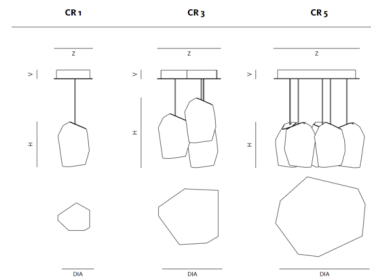

Specifications

COLOR Red
 BODY FINISH White
 WATTAGE 2.5W
 DIMMER Low Voltage Electronic
 DIMENSIONS 5.05"W x 7.06"H
 BULB INCLUDED 1 x JC/G4 (bipin)/2.5W/12V LED
 COUNTRY OF ORIGIN Czech Republic

Technical Information

COLOR RENDERING 80 CRI
 LAMP COLOR 2700K
 LUMENS/WATT 92.00
 LUMINOUS FLUX 230 lumens

Shown in white / red

Name	Dia (mm/inch)	H / +L (mm/inch)	Z (mm/inch)	V (mm/inch)
CR 1	130/5 1/8"	180/7 1/16"	177/7" + 157/16 1/16"	36/1 1/16"
CR 3	260/10 1/4"	180/7 1/16"	260/10 1/4" + 240/9 9/16"	36/1 1/16"
CR 5	360/14 1/16"	180/7 1/16"	357/14 1/16" + 313/12 1/16"	36/1 1/16"