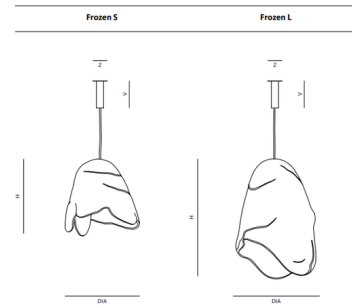

Specifications

COLOR Clear
 BODY FINISH White
 WATTAGE 3W
 DIMMER Low Voltage Electronic
 DIMENSIONS 10.25"W x 13.38"H
 BULB INCLUDED 1 x B10/Candelabra (E12)/3W/120V LED
 COUNTRY OF ORIGIN Czech Republic

Technical Information

COLOR RENDERING 95 CRI
 LAMP COLOR 2700K
 LUMENS/WATT 50.00
 LUMINOUS FLUX 150 lumens

Shown in white / clear

Name	Dia (mm/inch)	H / +L (mm/inch)	Z (mm/inch)	V (mm/inch)
Frozen S	230/2 1/4"	240/9 1/2"	80/4 1/4"	150/5 7/8"
Frozen L	260/10 1/4"	340/13 1/2"	80/4 1/4"	150/5 7/8"