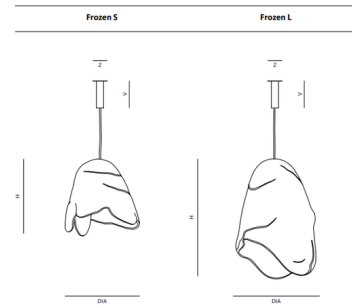

### Specifications

COLOR . . . . . Clear  
 BODY FINISH . . . . . White  
 WATTAGE . . . . . 3W  
 DIMMER . . . . . Low Voltage Electronic  
 DIMENSIONS . . . . . 9.06"W x 9.44"H  
 BULB INCLUDED . . . . . 1 x B10/Candelabra (E12)/3W/120V LED  
 COUNTRY OF ORIGIN . . . . . Czech Republic

### Technical Information

PRODUCT DIMENSIONS . . . . . Cord Length: 78.75"  
 COLOR RENDERING . . . . . 95 CRI  
 LAMP COLOR . . . . . 2700K  
 LUMENS/WATT . . . . . 50.00  
 LUMINOUS FLUX . . . . . 150 lumens

Shown in white / clear

Name	Dia (mm/inch)	H / +L (mm/inch)	Z (mm/inch)	V (mm/inch)
Frozen S	230/2 3/4"	240/9 1/4"	80/4 1/4"	150/5 7/8"
Frozen L	260/10 1/4"	340/13 1/4"	80/4 1/4"	150/5 7/8"

CLICK TO VIEW PRODUCT