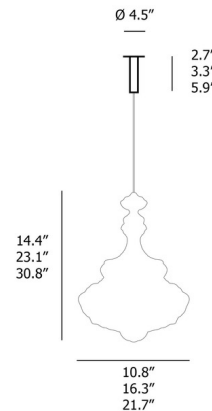

Specifications

COLOR Clear
BODY FINISH White
WATTAGE 6W
DIMMER Low Voltage Electronic
DIMENSIONS 21.7"W x 30.8"H
BULB INCLUDED 1 x G16.5/Medium (E26)/6W/120V LED
COUNTRY OF ORIGIN Czech Republic

Technical Information

COLOR RENDERING 95 CRI
LAMP COLOR 2700K
LUMENS/WATT 70.00
LUMINOUS FLUX 420 lumens

Shown in white / clear

CLICK TO VIEW PRODUCT

Notes: