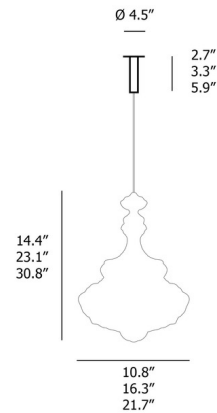

Specifications

COLOR Smoke
BODY FINISH Black
WATTAGE 6W
DIMMER Low Voltage Electronic
DIMENSIONS 21.7"W x 30.8"H
BULB INCLUDED 1 x G16.5/Medium (E26)/6W/120V LED
COUNTRY OF ORIGIN Czech Republic

Technical Information

PRODUCT DIMENSIONS Canopy: 4.5" diameter
COLOR RENDERING 95 CRI
LAMP COLOR 2200K
LUMENS/WATT 80.00
LUMINOUS FLUX 480 lumens

Shown in black / smoke

CLICK TO VIEW PRODUCT

Notes: