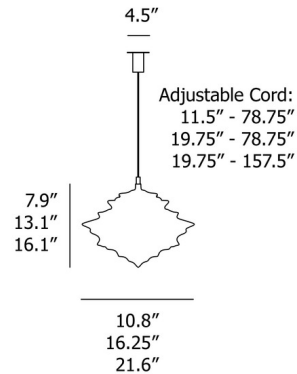

CLICK TO VIEW PRODUCT

Notes: