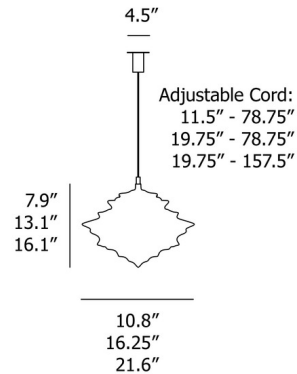

### Specifications

COLOR . . . . . Smoke  
BODY FINISH . . . . . Black  
WATTAGE . . . . . 6W  
DIMMER . . . . . Low Voltage Electronic  
DIMENSIONS . . . . . 21.63"W x 16.13"H  
BULB INCLUDED . . . . . 1 x A19/Medium (E26)/6W/120V LED  
COUNTRY OF ORIGIN . . . . . Czech Republic