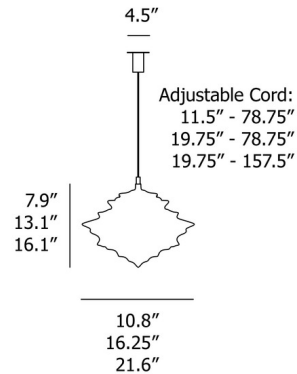

Shown in black / smoke

CLICK TO VIEW PRODUCT

Notes: