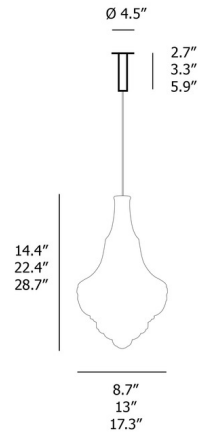

Specifications

COLOR Smoke
BODY FINISH Black
WATTAGE 3W
DIMMER Low Voltage Electronic
DIMENSIONS 17.3"W x 28.7"H
BULB INCLUDED 1 x G16.5/Medium (E26)/3W/120V LED
COUNTRY OF ORIGIN Czech Republic

Technical Information

PRODUCT DIMENSIONS Canopy: 4.5" diameter
COLOR RENDERING 95 CRI
LAMP COLOR 2200K
LUMENS/WATT 160.00
LUMINOUS FLUX 480 lumens

Shown in black / smoke

CLICK TO VIEW PRODUCT

Notes: