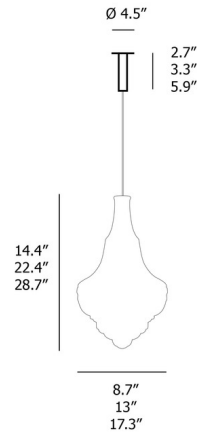

Specifications

COLOR Smoke
 BODY FINISH Black
 WATTAGE 3W
 DIMMER Low Voltage Electronic
 DIMENSIONS 17.3"W x 28.7"H
 BULB INCLUDED 1 x G16.5/Medium (E26)/3W/120V LED
 COUNTRY OF ORIGIN Czech Republic

Technical Information

PRODUCT DIMENSIONS Canopy: 4.5" diameter
 COLOR RENDERING 95 CRI
 LAMP COLOR 2200K
 LUMENS/WATT 160.00
 LUMINOUS FLUX 480 lumens

Shown in black / smoke

CLICK TO VIEW PRODUCT

Notes: