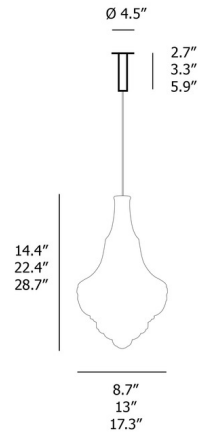

### Specifications

COLOR . . . . . Smoke  
BODY FINISH . . . . . Black  
WATTAGE . . . . . 3W  
DIMMER . . . . . Low Voltage Electronic  
DIMENSIONS . . . . . 17.3"W x 28.7"H  
BULB INCLUDED . . . . . 1 x G16.5/Medium (E26)/3W/120V LED  
COUNTRY OF ORIGIN . . . . . Czech Republic

### Technical Information

PRODUCT DIMENSIONS . . . . . Canopy: 4.5" diameter  
COLOR RENDERING . . . . . 95 CRI  
LAMP COLOR . . . . . 2200K  
LUMENS/WATT . . . . . 160.00  
LUMINOUS FLUX . . . . . 480 lumens