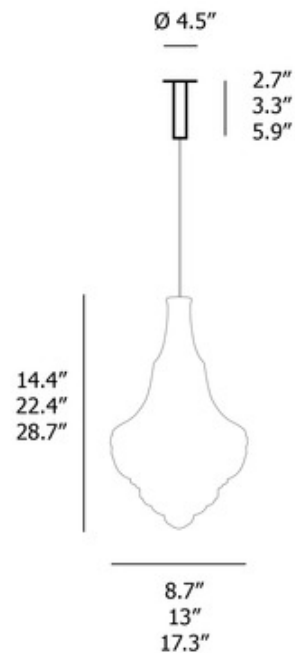

Shown in: Black / Smoke

SHADE COLOR	Smoke
BODY FINISH	Black
WATTAGE	3W
DIMMER	Low Voltage Electronic
DIMENSIONS	17.3"W x 28.7"H
BULB INCLUDED	
LAMP	1 x G16.5/Medium (E26)/3W/120V LED
<i>Technical Information</i>	
LUMINOUS FLUX	480 lumens
LUMENS/WATT	160.00
LAMP COLOR	2200K
COLOR RENDERING	95 CRI
SPEC #	LAS951003