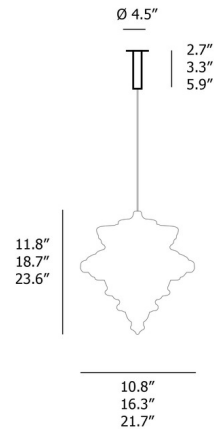

Specifications

COLOR Clear
BODY FINISH White
WATTAGE 3W
DIMMER Low Voltage Electronic
DIMENSIONS 10.8"W x 11.8"H
BULB INCLUDED 1 x G16.5/Medium (E26)/3W/120V LED
COUNTRY OF ORIGIN Czech Republic

Technical Information

PRODUCT DIMENSIONS Canopy: 4.5" diameter
COLOR RENDERING 95 CRI
LAMP COLOR 2700K
LUMENS/WATT 50.00
LUMINOUS FLUX 150 lumens

Shown in white / clear

CLICK TO VIEW PRODUCT

Notes: