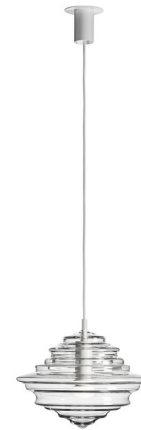

Lightology

lightology.com
866-954-4489
07-11-26

Project: _____
Company: _____
Location: _____ Fixture Type: _____
SPEC #: **LAS951015**
Approved On: _____ Approved By: _____

Neverending Glory / Metropolitan Opera Pendant By Lasvit

Description

The Neverending Glory / Metropolitan Opera Pendant takes its name from one of the world's most eminent concert halls in New York City. Visually speaking, the Metropolitan's incredible silhouette revolves around an axis and creates an iconic look that is sure to turn heads. Artisan touches in the Hand-blown Czech glass give each Metropolitan it's own uniqueness. Place this work of art anyplace where a statement piece is needed. Note: Due to the weight of this fixture, largest size will require additional ceiling support.

Specifications

COLOR . . . . . Clear
BODY FINISH . . . . . White
WATTAGE 3W
DIMMER . . . . . Low Voltage Electronic
DIMENSIONS . . . . . 10.81"W x 7.88"H
BULB INCLUDED . . . . . 1 x B10/Candelabra (E12)/3W/120V LED
COUNTRY OF ORIGIN . . . . . Czech Republic

Technical Information

COLOR RENDERING . . . . . 95 CRI
LAMP COLOR 2700K
LUMENS/WATT 50.00
LUMINOUS FLUX . . . . . 150 lumens