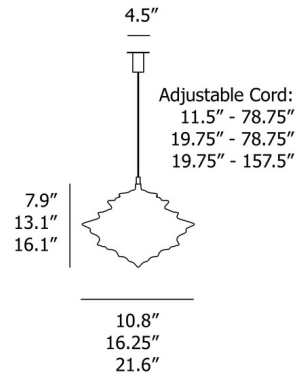

Shown in white / clear