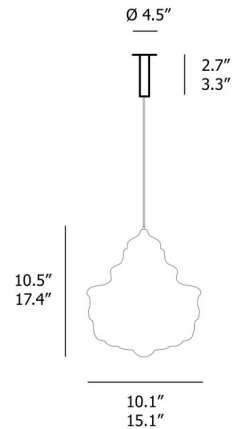

Specifications

COLOR Smoke
BODY FINISH Black
WATTAGE 3W
DIMMER Low Voltage Electronic
DIMENSIONS 10.1"W x 10.5"H
BULB INCLUDED 1 x G16.5/Medium (E26)/3W/120V LED
COUNTRY OF ORIGIN Czech Republic

Technical Information

PRODUCT DIMENSIONS Canopy: 4.5" diameter
COLOR RENDERING 95 CRI
LAMP COLOR 2700K
LUMENS/WATT 80.00
LUMINOUS FLUX 240 lumens

Shown in black / smoke

CLICK TO VIEW PRODUCT

Notes: