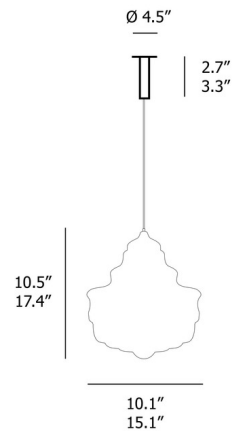

Specifications

COLOR	Smoke
BODY FINISH	Black
WATTAGE	3W
DIMMER	Low Voltage Electronic
DIMENSIONS	10.1"W x 10.5"H
BULB INCLUDED	1 x G16.5/Medium (E26)/3W/120V LED
COUNTRY OF ORIGIN	Czech Republic

Technical Information

PRODUCT DIMENSIONS	Canopy: 4.5" diameter
COLOR RENDERING	95 CRI
LAMP COLOR	2700K
LUMENS/WATT	80.00
LUMINOUS FLUX	240 lumens

Shown in black / smoke

CLICK TO VIEW PRODUCT

Notes: