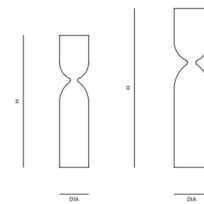

Name	Dia (mm/inch)	H / +L (mm/inch)	Z (mm/inch)	V (mm/inch)
Floor lamp S	140/5 1/2"	460/18 1/2"	-	-
Floor lamp M	140/5 1/2"	630/24 3/4"	-	-