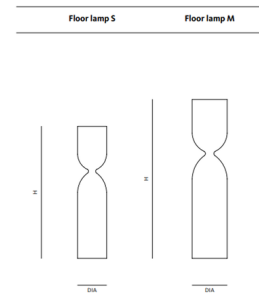

Specifications

COLOR Clear
 BODY FINISH White
 WATTAGE 3W
 DIMMER Included
 DIMENSIONS 5.5"W x 18.13"H
 BULB INCLUDED 1 x B10/Candelabra (E12)/3W/120V LED
 COUNTRY OF ORIGIN Czech Republic

Technical Information

PRODUCT DIMENSIONS Cord Length: 78.75"
 COLOR RENDERING 95 CRI
 LAMP COLOR 2700K
 LUMENS/WATT 50.00
 LUMINOUS FLUX 150 lumens

Shown in white / clear

Name	Dia (mm/inch)	H / +L (mm/inch)	Z (mm/inch)	V (mm/inch)
Floor lamp S	140/5 1/2"	460/18 1/2"	-	-
Floor lamp M	140/5 1/2"	630/24 3/4"	-	-