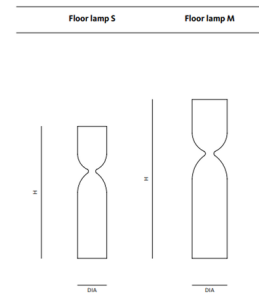

Specifications

COLOR Clear
 BODY FINISH White
 WATTAGE 3W
 DIMMER Included
 DIMENSIONS 5.5"W x 18.13"H
 BULB INCLUDED 1 x B10/Candelabra (E12)/3W/120V LED
 COUNTRY OF ORIGIN Czech Republic

Technical Information

PRODUCT DIMENSIONS Cord Length: 78.75"
 COLOR RENDERING 95 CRI
 LAMP COLOR 2700K
 LUMENS/WATT 50.00
 LUMINOUS FLUX 150 lumens

Shown in white / clear

Name	Dia (mm/inch)	H / +L (mm/inch)	Z (mm/inch)	V (mm/inch)
Floor lamp S	140/5 1/2"	460/18 1/4"	-	-
Floor lamp M	140/5 1/2"	630/24 3/4"	-	-