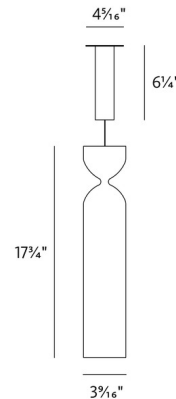

Specifications

COLOR Smoke
BODY FINISH White
WATTAGE 3W
DIMMER Standard 120V
DIMENSIONS 3.56"W x 17.75"H
BULB INCLUDED 1 x G16.5/Candelabra (E12)/3W/120V LED
COUNTRY OF ORIGIN Czech Republic

Technical Information

PRODUCT DIMENSIONS Canopy: 4.3" diameter
COLOR RENDERING 95 CRI
LAMP COLOR 2200K
LUMENS/WATT 80.00
LUMINOUS FLUX 240 lumens

Shown in white / smoke

CLICK TO VIEW PRODUCT

Notes: