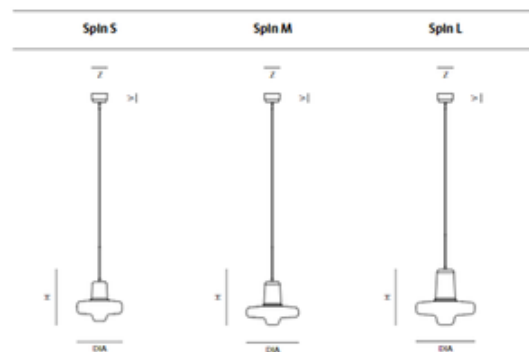

**DESIGNER**

Lucie Koldová

**BRAND**

Lasvit

**DESCRIPTION**

The Spin Pendant silhouette resembles a child's toy known as the spinning top. Whirling details bring life to the Spin's hand-blown Czech Glass shade, while touches of color add a beautiful contrast to the fixture. Place the Spin over the dining table, in an entryway foyer, or anyplace in the home in need of updated touch. UL listed. Made in Czech Republic.

<b>SHADE COLOR</b>	Clear
<b>BODY FINISH</b>	Matte Black
<b>WATTAGE</b>	3W
<b>DIMMER</b>	Low Voltage Electronic
<b>DIMENSIONS</b>	14.94"W x 13"H
<b>BULB INCLUDED</b>	
<b>LAMP</b>	1 x LED/Medium (E26)/3W/120V LED

*Technical Information*

<b>LUMINOUS FLUX</b>	240 lumens
<b>LUMENS/WATT</b>	80.00
<b>LAMP COLOR</b>	2200K
<b>COLOR RENDERING</b>	95 CRI

**SPEC #** LAS951035

Name	Dia (mm/inch)	H1 - glass H2 - glass with pipe + L (mm/inch)	Z (mm/inch)	V (mm/inch)
Spin S	330/13"	H1 - 305/12" H2 - 525/20 7/8"	113/4 1/4"	63/2 1/2"
Spin M	380/14 7/8"	H1 - 330/13" H2 - 551/21 7/8"	113/4 1/4"	63/2 1/2"
Spin L	430/16 7/8"	420/16 5/8"	113/4 1/4"	63/2 1/2"