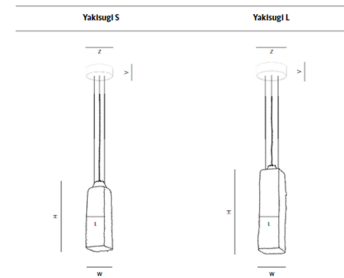

Shown in brushed stainless steel / clear

Name	W x L (mm/inch)	H (mm/inch) + OH	Z (mm/inch)	V (mm/inch)
Yakisugi S	90/3 1/2" x 90/3 1/2"*	300/11 3/4" + OH	204/8"	55/2 1/8"*
Yakisugi L	120/4 3/4" x 120/4 3/4"*	500/19 3/4" + OH	204/8"	55/2 1/8"*

### Specifications

COLOR . . . . . Clear  
 BODY FINISH . . . . . Brushed Stainless Steel  
 WATTAGE . . . . . 10W  
 DIMMER . . . . . Low Voltage Electronic  
 DIMENSIONS . . . . . 3.56"W x 11.81"H x 3.56"D  
 INTEGRATED LED MODULE . . . . . 1 x LED/10W/120V LED  
 COUNTRY OF ORIGIN . . . . . Czech Republic

### Technical Information

PRODUCT DIMENSIONS . . . . . Cord Length: 78.75"  
 COLOR RENDERING . . . . . 90 CRI  
 LAMP COLOR . . . . . 2700K

CLICK TO VIEW PRODUCT

Notes: