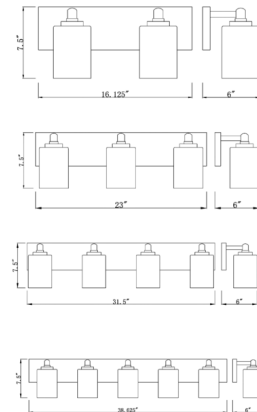

Shown in chrome / white

Specifications

COLOR	White
BODY FINISH	Chrome
WATTAGE	34W
DIMMER	Standard 120V
DIMENSIONS	16"W x 8"H x 6"D
BULB NOT INCLUDED	2 x A19/Medium (E26)/17W/120V LED
COUNTRY OF ORIGIN	China