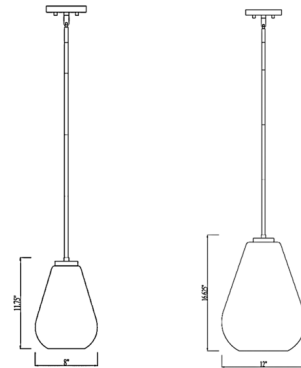

Lightology

lightology.com
866-954-4489
07-06-26

Project: _____

Company: _____

Location: _____ Fixture Type: _____

SPEC #: **ZLT951130**

Approved On: _____ Approved By: _____

Ayra Pendant By Z-Lite

Description

The Ayra Pendant encapsulates modern aesthetic with its tapered bell-shaped shade made of clear glass and is suspended from a steel frame.

Shown in brushed nickel / clear

Specifications

COLOR Clear
BODY FINISH Brushed Nickel
WATTAGE 17W
DIMMER Standard 120V
DIMENSIONS 12"W x 16.75"H x 12"D
BULB NOT INCLUDED 1 x T10/Medium (E26)/17W/120V LED
COUNTRY OF ORIGIN China

Technical Information

PRODUCT DIMENSIONS Downrods Included: 1-3", 1-6" and 6-12" Stems

CLICK TO VIEW PRODUCT

Notes: