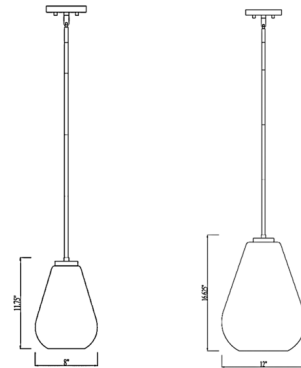

### Description

The Ayra Pendant encapsulates modern aesthetic with its tapered bell-shaped shade made of clear glass and is suspended from a steel frame.

Shown in brushed nickel / clear

### Specifications

COLOR . . . . . Clear  
BODY FINISH . . . . . Brushed Nickel  
WATTAGE . . . . . 17W  
DIMMER . . . . . Standard 120V  
DIMENSIONS . . . . . 12"W x 16.75"H x 12"D  
BULB NOT INCLUDED . . . . . 1 x T10/Medium (E26)/17W/120V LED  
COUNTRY OF ORIGIN . . . . . China

### Technical Information

PRODUCT DIMENSIONS . . . . . Downrods Included: 1-3", 1-6" and 6-12" Stems

CLICK TO VIEW PRODUCT

Notes: