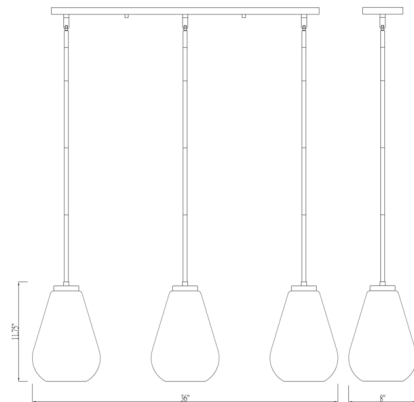

### Description

An eye-catching billiard style Ayra Linear Chandelier, perfectly encapsulates the modern aesthetic. Tapered bell-shaped shades are made from clear glass, suspended from a sleek steel frame. The fixture brings a chic cutting edge to a contemporary kitchen or dining room.

### Specifications

COLOR . . . . . Clear  
BODY FINISH . . . . . Brushed Nickel  
WATTAGE . . . . . 51W  
DIMMER . . . . . Standard 120V  
DIMENSIONS . . . . . 36"L x 8"W x 11.75"H  
BULB NOT INCLUDED . . . . . 3 x T10/Medium (E26)/17W/120V LED  
COUNTRY OF ORIGIN . . . . . China

### Technical Information

PRODUCT DIMENSIONS . . . . . Downrods Included: 3-3", 3-6", and 18-12" Stems

Shown in brushed nickel / clear

CLICK TO VIEW PRODUCT

Notes: