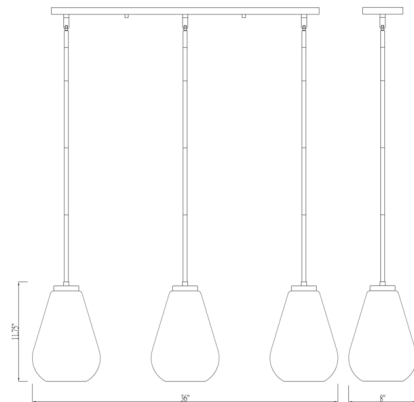

CLICK TO VIEW PRODUCT

Notes: