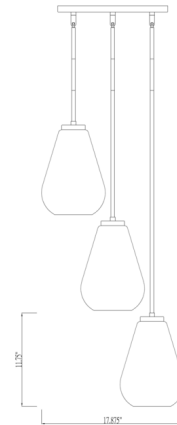

### Description

The Ayra Round Chandelier encapsulates modern aesthetic with its tapered bell-shaped shades made of Clear glass and is suspended from a steel frame. The fixture brings a chic cutting edge to a contemporary kitchen or dining room.

### Specifications

COLOR . . . . . Clear  
BODY FINISH . . . . . Brushed Nickel  
WATTAGE . . . . . 51W  
DIMMER . . . . . Standard 120V  
DIMENSIONS . . . . . 18"W x 35.25"H x 18"D  
BULB NOT INCLUDED . . . . . 3 x T10/Medium (E26)/17W/120V LED  
COUNTRY OF ORIGIN . . . . . China

### Technical Information

PRODUCT DIMENSIONS . . . . . Downrods Included: 3-3", 3-6", and 15-12" Stems

Shown in brushed nickel / clear

CLICK TO VIEW PRODUCT

Notes: