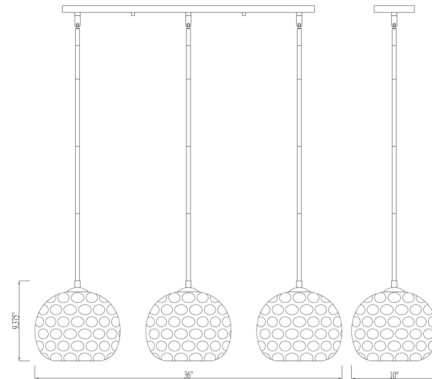

By Z-Lite

Description

The Chloe Linear Pendant defines your modern space with eye catching streamlined presence of its contemporary three lights. Finishing metal is complemented by grooved rounded shades made from clear water textured glass which are suspended from a sleek steel frame.

Shown in brushed nickel / clear

Specifications

COLOR Clear
BODY FINISH Brushed Nickel
WATTAGE 51W
DIMMER Standard 120V
DIMENSIONS 36"L x 10"W x 10"H
BULB NOT INCLUDED 3 x A19/Medium (E26)/17W/120V LED
OTHER BULB OPTIONS 3 x T10/Medium (E26)/120V LED
COUNTRY OF ORIGIN China

Technical Information

PRODUCT DIMENSIONS Downrods Included: 3-3", 3-6", and 18-12" Stems

CLICK TO VIEW PRODUCT

Notes: