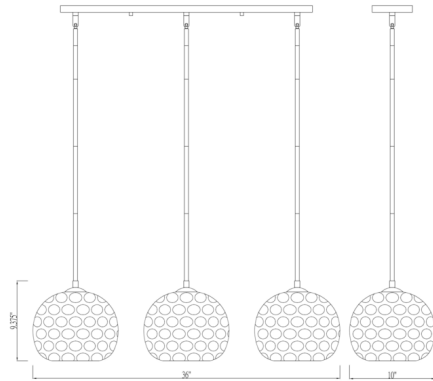

Lightology

lightology.com
866-954-4489
06-04-26

Project: _____

Company: _____

Location: _____ Fixture Type: _____

SPEC #: **ZLT951140**

Approved On: _____ Approved By: _____

Chloe Linear Pendant By Z-Lite

Description

The Chloe Linear Pendant defines your modern space with eye catching streamlined presence of its contemporary three lights. Finishing metal is complemented by grooved rounded shades made from clear water textured glass which are suspended from a sleek steel frame.

Shown in brushed nickel / clear

Specifications

COLOR Clear
BODY FINISH Brushed Nickel
WATTAGE 51W
DIMMER Standard 120V
DIMENSIONS 36"L x 10"W x 10"H
BULB NOT INCLUDED 3 x A19/Medium (E26)/17W/120V LED
OTHER BULB OPTIONS 3 x T10/Medium (E26)/120V LED
COUNTRY OF ORIGIN China

Technical Information

PRODUCT DIMENSIONS Downrods Included: 3-3", 3-6", and 18-12" Stems

CLICK TO VIEW PRODUCT

Notes: