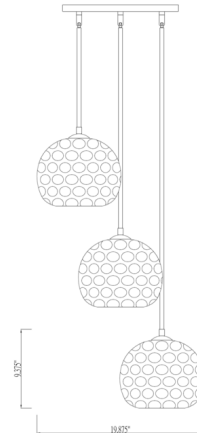

Description

The Chloe Round Pendant defines your modern space with eye catching streamlined presence of its contemporary three lights. Metal finish is complemented by grooved rounded shades made from clear water textured glass which are suspended from a sleek steel frame.

Specifications

COLOR Clear
BODY FINISH Brushed Nickel
WATTAGE 51W
DIMMER Standard 120V
DIMENSIONS 20"W x 30"H x 20"D
BULB NOT INCLUDED 3 x A19/Medium (E26)/17W/120V LED
OTHER BULB OPTIONS 3 x T10/Medium (E26)/120V LED
COUNTRY OF ORIGIN China

Technical Information

PRODUCT DIMENSIONS Downrods Included: 3-3", 3-6", and 15-12" Stems

Shown in brushed nickel / clear

CLICK TO VIEW PRODUCT

Notes: