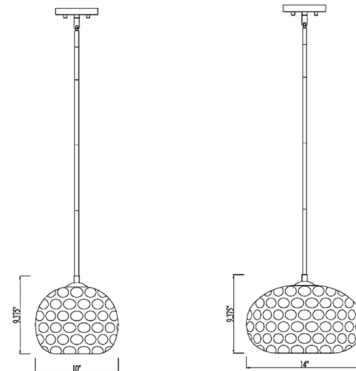

By Z-Lite

Description

The Chloe Pendant defines your modern space with eye catching streamlined presence of its contemporary shape. Metal finish is complemented by grooved rounded shade made from clear water textured glass which is suspended from a sleek steel frame.

Specifications

COLOR Clear
BODY FINISH Brushed Nickel
WATTAGE 17W
DIMMER Standard 120V
DIMENSIONS 10"W x 10"H x 10"D
BULB NOT INCLUDED 1 x A19/Medium (E26)/17W/120V LED
OTHER BULB OPTIONS 1 x T10/Medium (E26)/120V LED
COUNTRY OF ORIGIN China

Technical Information

PRODUCT DIMENSIONS Downrods Included: 1-3", 1-6", and 6-12" Stems

Shown in brushed nickel / clear

CLICK TO VIEW PRODUCT

Notes: