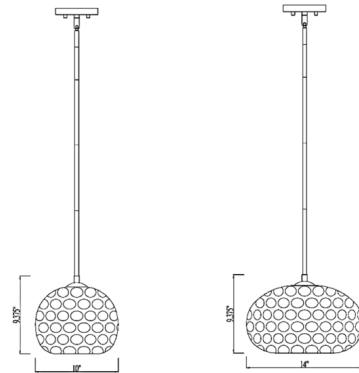

Description

The Chloe Pendant defines your modern space with eye catching streamlined presence of its contemporary shape. Metal finish is complemented by grooved rounded shade made from clear water textured glass which is suspended from a sleek steel frame.

Specifications

COLOR Clear
BODY FINISH Brushed Nickel
WATTAGE 17W
DIMMER Standard 120V
DIMENSIONS 10"W x 10"H x 10"D
BULB NOT INCLUDED 1 x A19/Medium (E26)/17W/120V LED
OTHER BULB OPTIONS 1 x T10/Medium (E26)/120V LED
COUNTRY OF ORIGIN China

Technical Information

PRODUCT DIMENSIONS Downrods Included: 1-3", 1-6", and 6-12" Stems

Shown in brushed nickel / clear

CLICK TO VIEW PRODUCT

Notes: