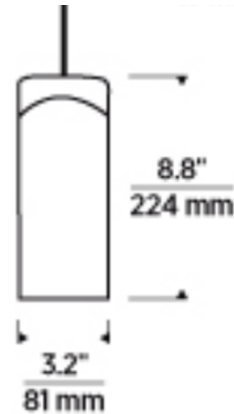

Shown in satin nickel / opal

CLICK TO VIEW PRODUCT

Notes: