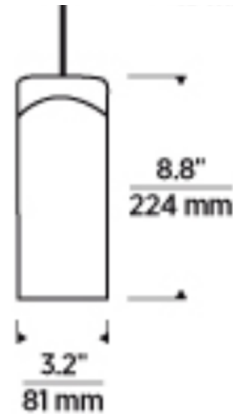

### Specifications

COLOR	Opal
BODY FINISH	Satin Nickel
WATTAGE	5W
DIMMER	N/A
DIMENSIONS	3.2"W x 8.8"H
BULB INCLUDED	1 x JC/GY6.35 (bipin)/5W/12V LED
COUNTRY OF ORIGIN	China

### Technical Information

LAMP LIFE	35000 hours
COLOR RENDERING	90 CRI
LAMP COLOR	3000K
LUMENS/WATT	51.60
LUMINOUS FLUX	258 lumens

Shown in satin nickel / opal

CLICK TO VIEW PRODUCT

Notes: