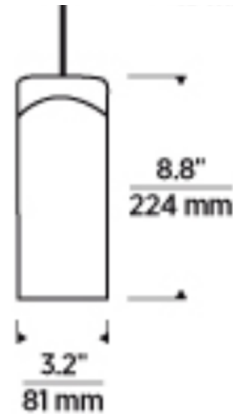

Shown in satin nickel / opal

CLICK TO VIEW PRODUCT

Notes: