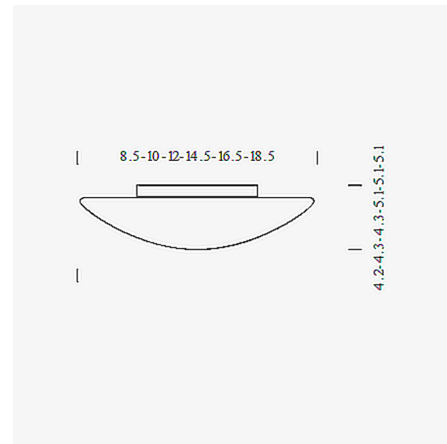

Specifications

COLOR Opal
BODY FINISH White
WATTAGE 25W
DIMMER Low Voltage Electronic
DIMENSIONS 18.5"W x 5.1"H
INTEGRATED LED MODULE 1 x LED/25W/120V LED
COUNTRY OF ORIGIN Italy

Technical Information

COLOR RENDERING 85 CRI
LAMP COLOR 3045K
LUMENS/WATT 96.00
LUMINOUS FLUX 2400 lumens

Shown in white / opal

CLICK TO VIEW PRODUCT

Notes: