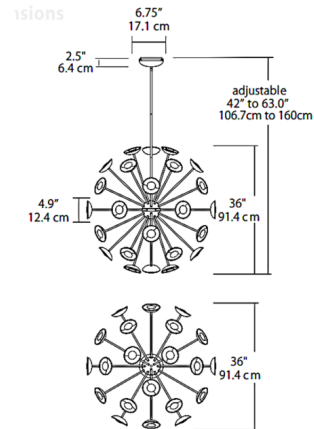

Description

The Dot Chandelier features twenty-four arms ending in shallow reflectors with center metal dots. Rings of LEDs behind the dots bounce light off the reflector's interior surface evenly and in all directions, without shadows or glare. Available in an Etched Gold finish. Hang straight swivel. Driver located in canopy. Includes 42 inch length adjustable stem kit. Fixture can accept up to four 24 inch additional stem sections. 120-277V - Dimmable with TRIAC, ELV, 0-10V.

Shown in etched gold

Specifications

COLOR	N/A
BODY FINISH	Etched Gold
WATTAGE	57W
DIMMER	Low Voltage Electronic
DIMENSIONS	36"W x 36"H
INTEGRATED LED MODULE	1 x LED/57W/120-277V LED
COUNTRY OF ORIGIN	China

Technical Information

COLOR RENDERING	90 CRI
LAMP COLOR	3000K
LUMENS/WATT	61.23
LUMINOUS FLUX	3490 lumens

CLICK TO VIEW PRODUCT

Notes: