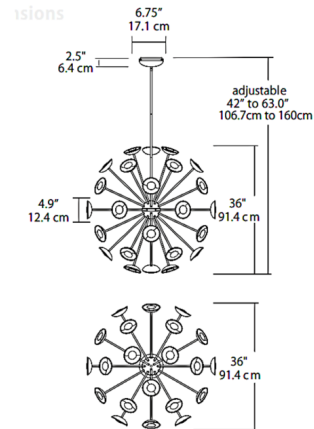

## Dot Pendant - Floor Model

By Blackjack Lighting

### Description

The Dot Chandelier features twenty-four arms ending in shallow reflectors with center metal dots. Rings of LEDs behind the dots bounce light off the reflector's interior surface evenly and in all directions, without shadows or glare. Available in an Etched Gold finish. Hang straight swivel. Driver located in canopy. Includes 42 inch length adjustable stem kit. Fixture can accept up to four 24 inch additional stem sections. 120-277V - Dimmable with TRIAC, ELV, 0-10V.

### Specifications

COLOR	N/A
BODY FINISH	Etched Gold
WATTAGE	57W
DIMMER	Low Voltage Electronic
DIMENSIONS	36"W x 36"H
INTEGRATED LED MODULE	1 x LED/57W/120-277V LED
COUNTRY OF ORIGIN	China