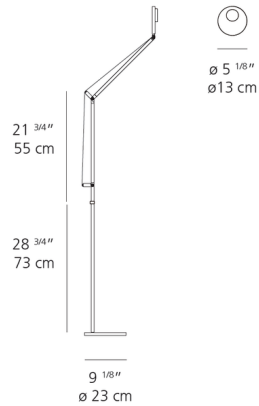

CLICK TO VIEW PRODUCT

Notes: