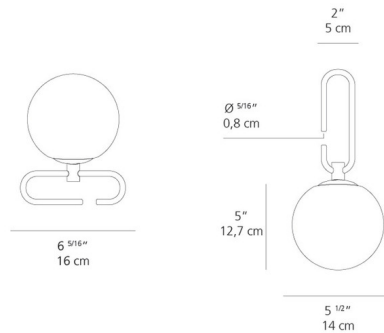

### Specifications

COLOR . . . . . White  
BODY FINISH . . . . . Gold  
WATTAGE . . . . . 5W  
DIMMER . . . . . N/A  
DIMENSIONS . . . . . 6"W x 5"H  
BULB NOT INCLUDED . . . . . 1 x G16.5/Candelabra (E12)/5W/120V LED  
COUNTRY OF ORIGIN . . . . . Italy

### Technical Information

PRODUCT DIMENSIONS . . . . . Cord: 96"

Shown in gold / white

CLICK TO VIEW PRODUCT

Notes: