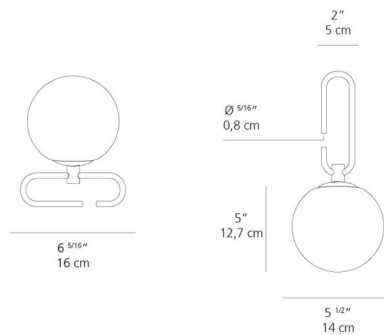

CLICK TO VIEW PRODUCT

Notes: