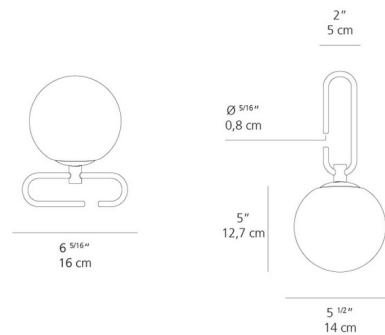

CLICK TO VIEW PRODUCT

Notes: