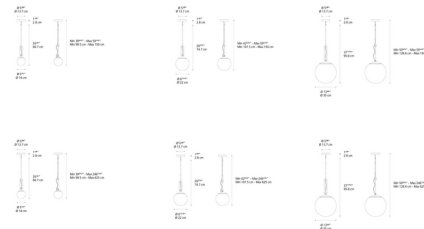

CLICK TO VIEW PRODUCT

Notes: