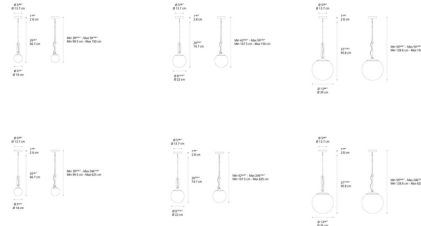

Specifications

COLOR White
BODY FINISH Black / Brass
WATTAGE 5W
DIMMER Standard 120V
DIMENSIONS 5.5"W x 26.25"H
BULB NOT INCLUDED 1 x G16.5/Candelabra (E12)/5W/120V LED
COUNTRY OF ORIGIN Italy

Shown in black / brass / white