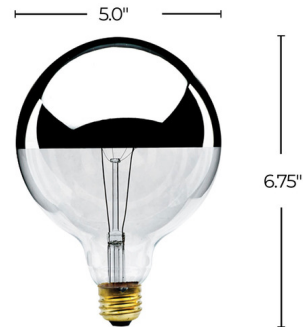

By Bulbrite

Description

G40 Half Chrome Medium Base 120 Volt Globe bulb in a 100 watt (950 lumens per bulb) option. Mirrored top reflects light, creating a soft ambient effect. Ideal for use in decorative lighting. Sold as a 4 pack.

Specifications

COLOR Half Chrome / Clear
BODY FINISH N/A
WATTAGE 100W
DIMMER Standard 120V
DIMENSIONS 5"W x 6.75"H
BULB G40/Medium (E26)/100W/120V Incandescent
COUNTRY OF ORIGIN China

Technical Information

LAMP COLOR 2700K
LUMENS/WATT 38.00
LUMINOUS FLUX 3800 lumens

Shown in half chrome / clear

WILL IT FIT?

BASE SIZE:
E26 STANDARD

CLICK TO VIEW PRODUCT

Notes: