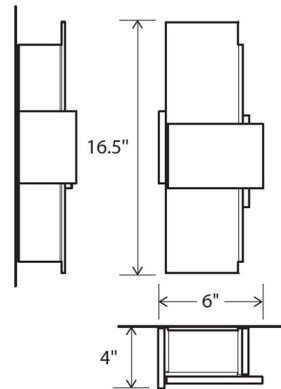

Shown in walnut / frosted

CLICK TO VIEW PRODUCT

Notes: