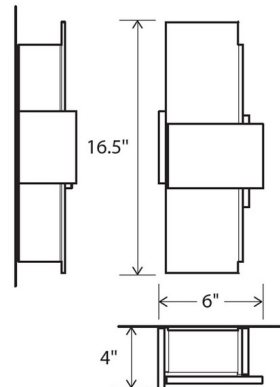

Shown in walnut / frosted

CLICK TO VIEW PRODUCT

Notes: