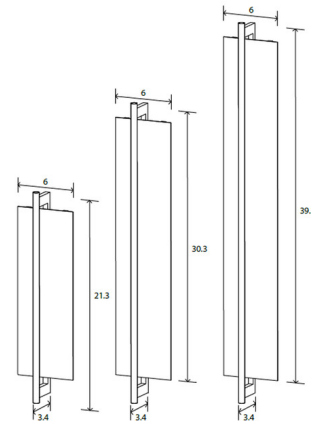

CLICK TO VIEW PRODUCT

Notes: