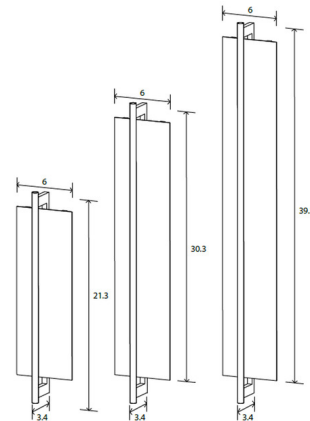

Shown in walnut / matte white

CLICK TO VIEW PRODUCT

Notes: