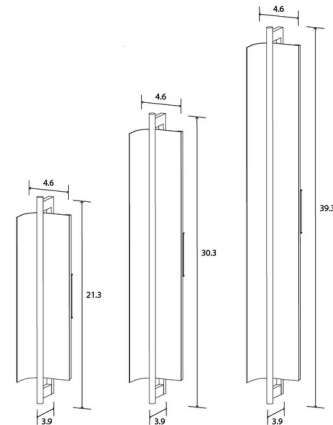

Specifications

COLOR White
BODY FINISH Walnut / Brushed Aluminum
WATTAGE 11W
DIMMER Low Voltage Electronic
DIMENSIONS 4.6"W x 21.3"H x 3.9"D
INTEGRATED LED MODULE 1 x LED/11W/120V LED
COUNTRY OF ORIGIN United States

Technical Information

COLOR RENDERING 90 CRI
LAMP COLOR 2700K
LUMENS/WATT 70.91
LUMINOUS FLUX 780 lumens

Shown in walnut / brushed aluminum / white

CLICK TO VIEW PRODUCT

Notes: