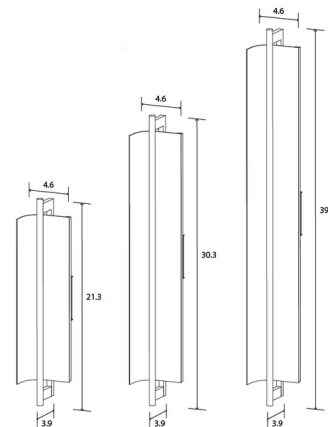

Shown in walnut / white